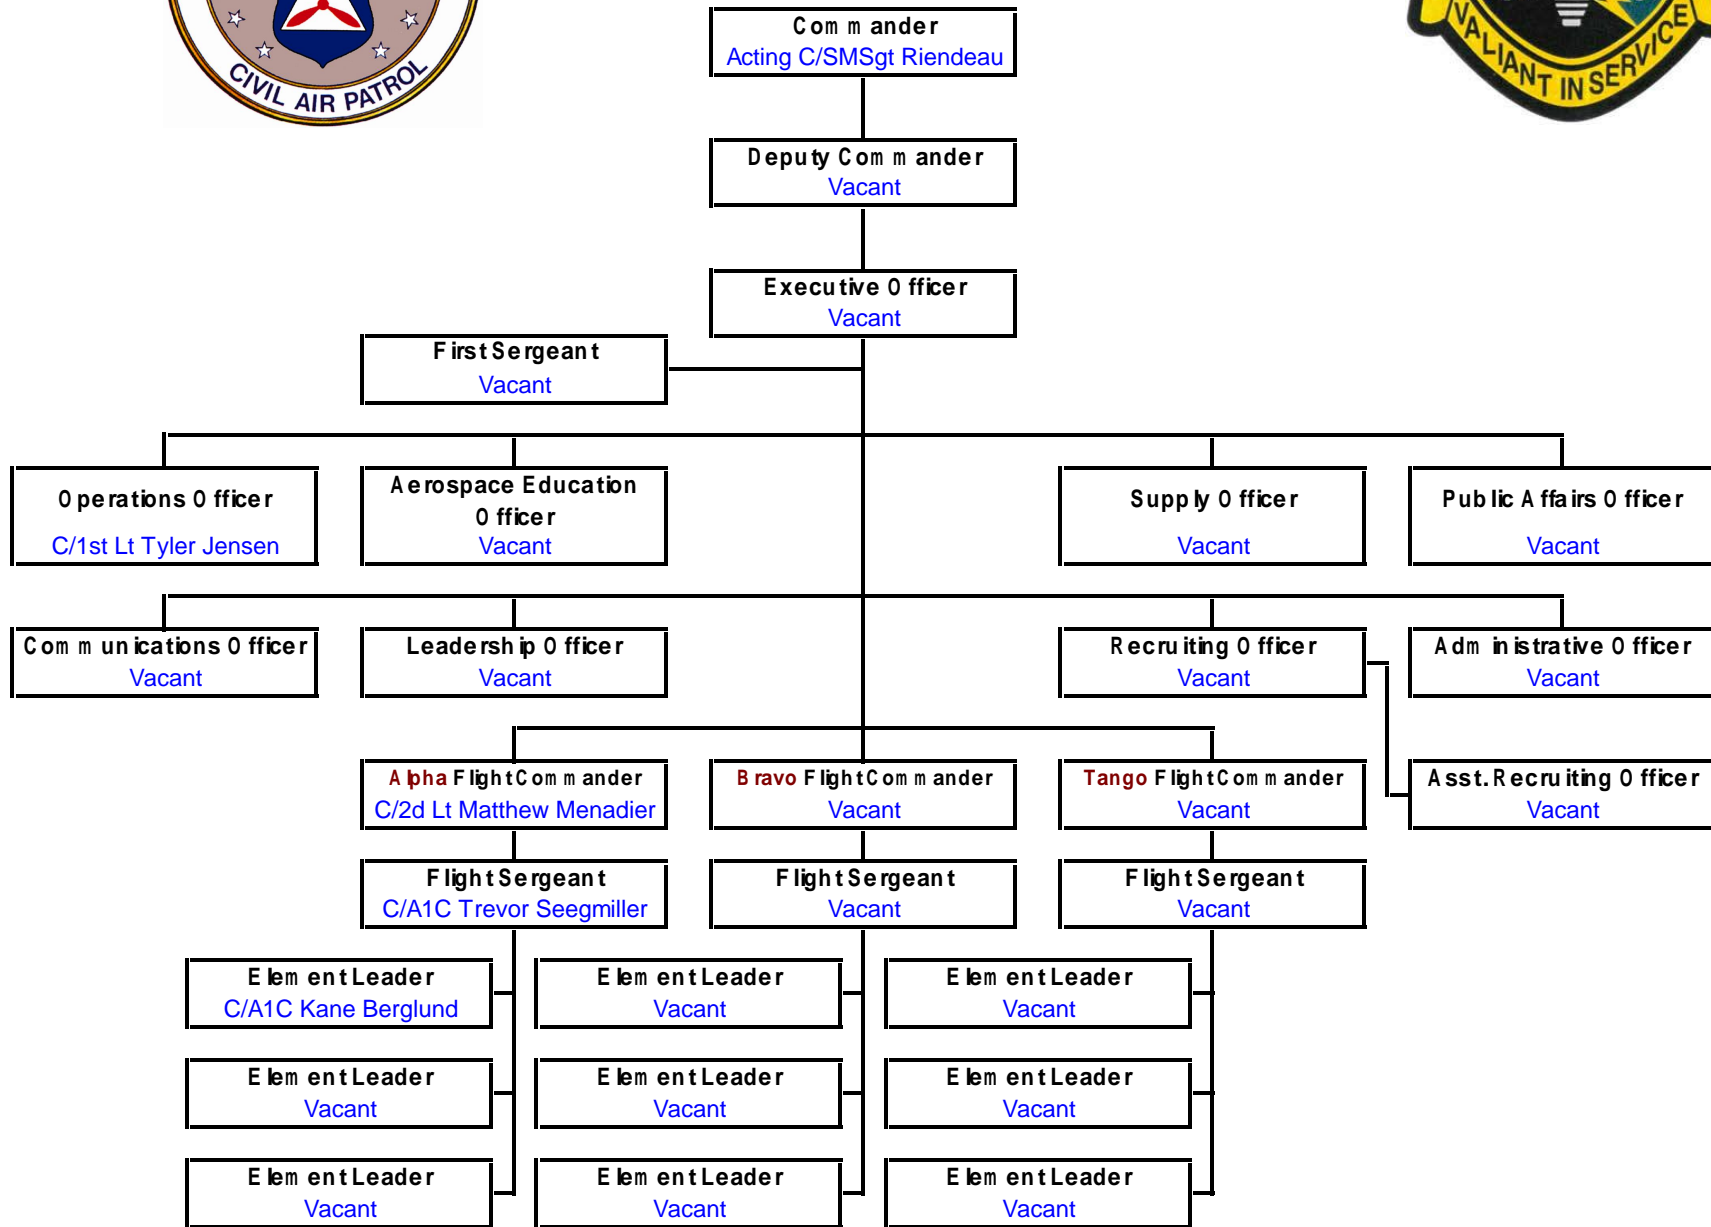

C M L A R PATROL Inter-State Composite Squadron

Cadet Member Positions

Squadron O rgan izational Chart: Cadet M em ber positions as per CAPR 20-1 (E) Figure 18.