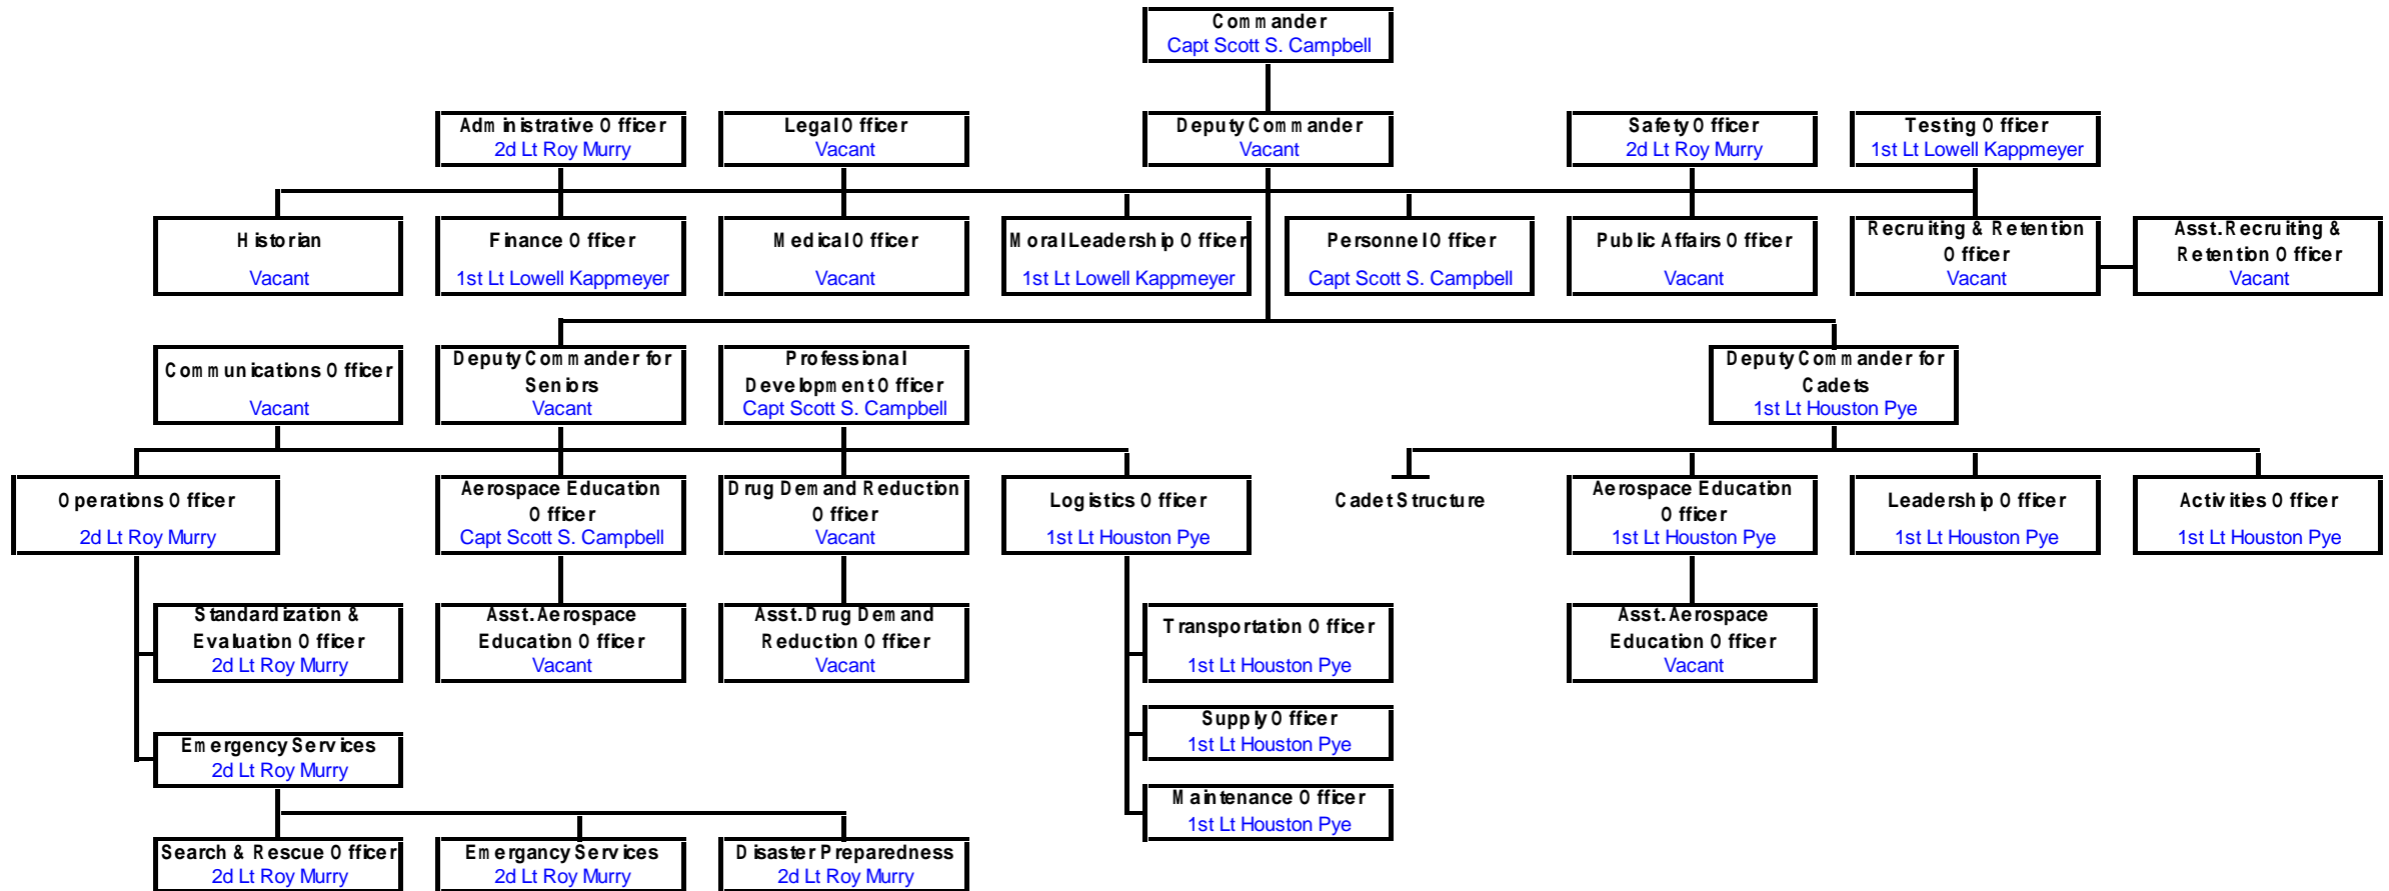

Inter-State Composite Squadron

Civil Air Patrol, Washington Wing

PCR-WA-092

Senior Officer Positions

Squadron Organizational Chart: Senior Member positions as per CAPR 20-1 (E) Figures 15 and 16.